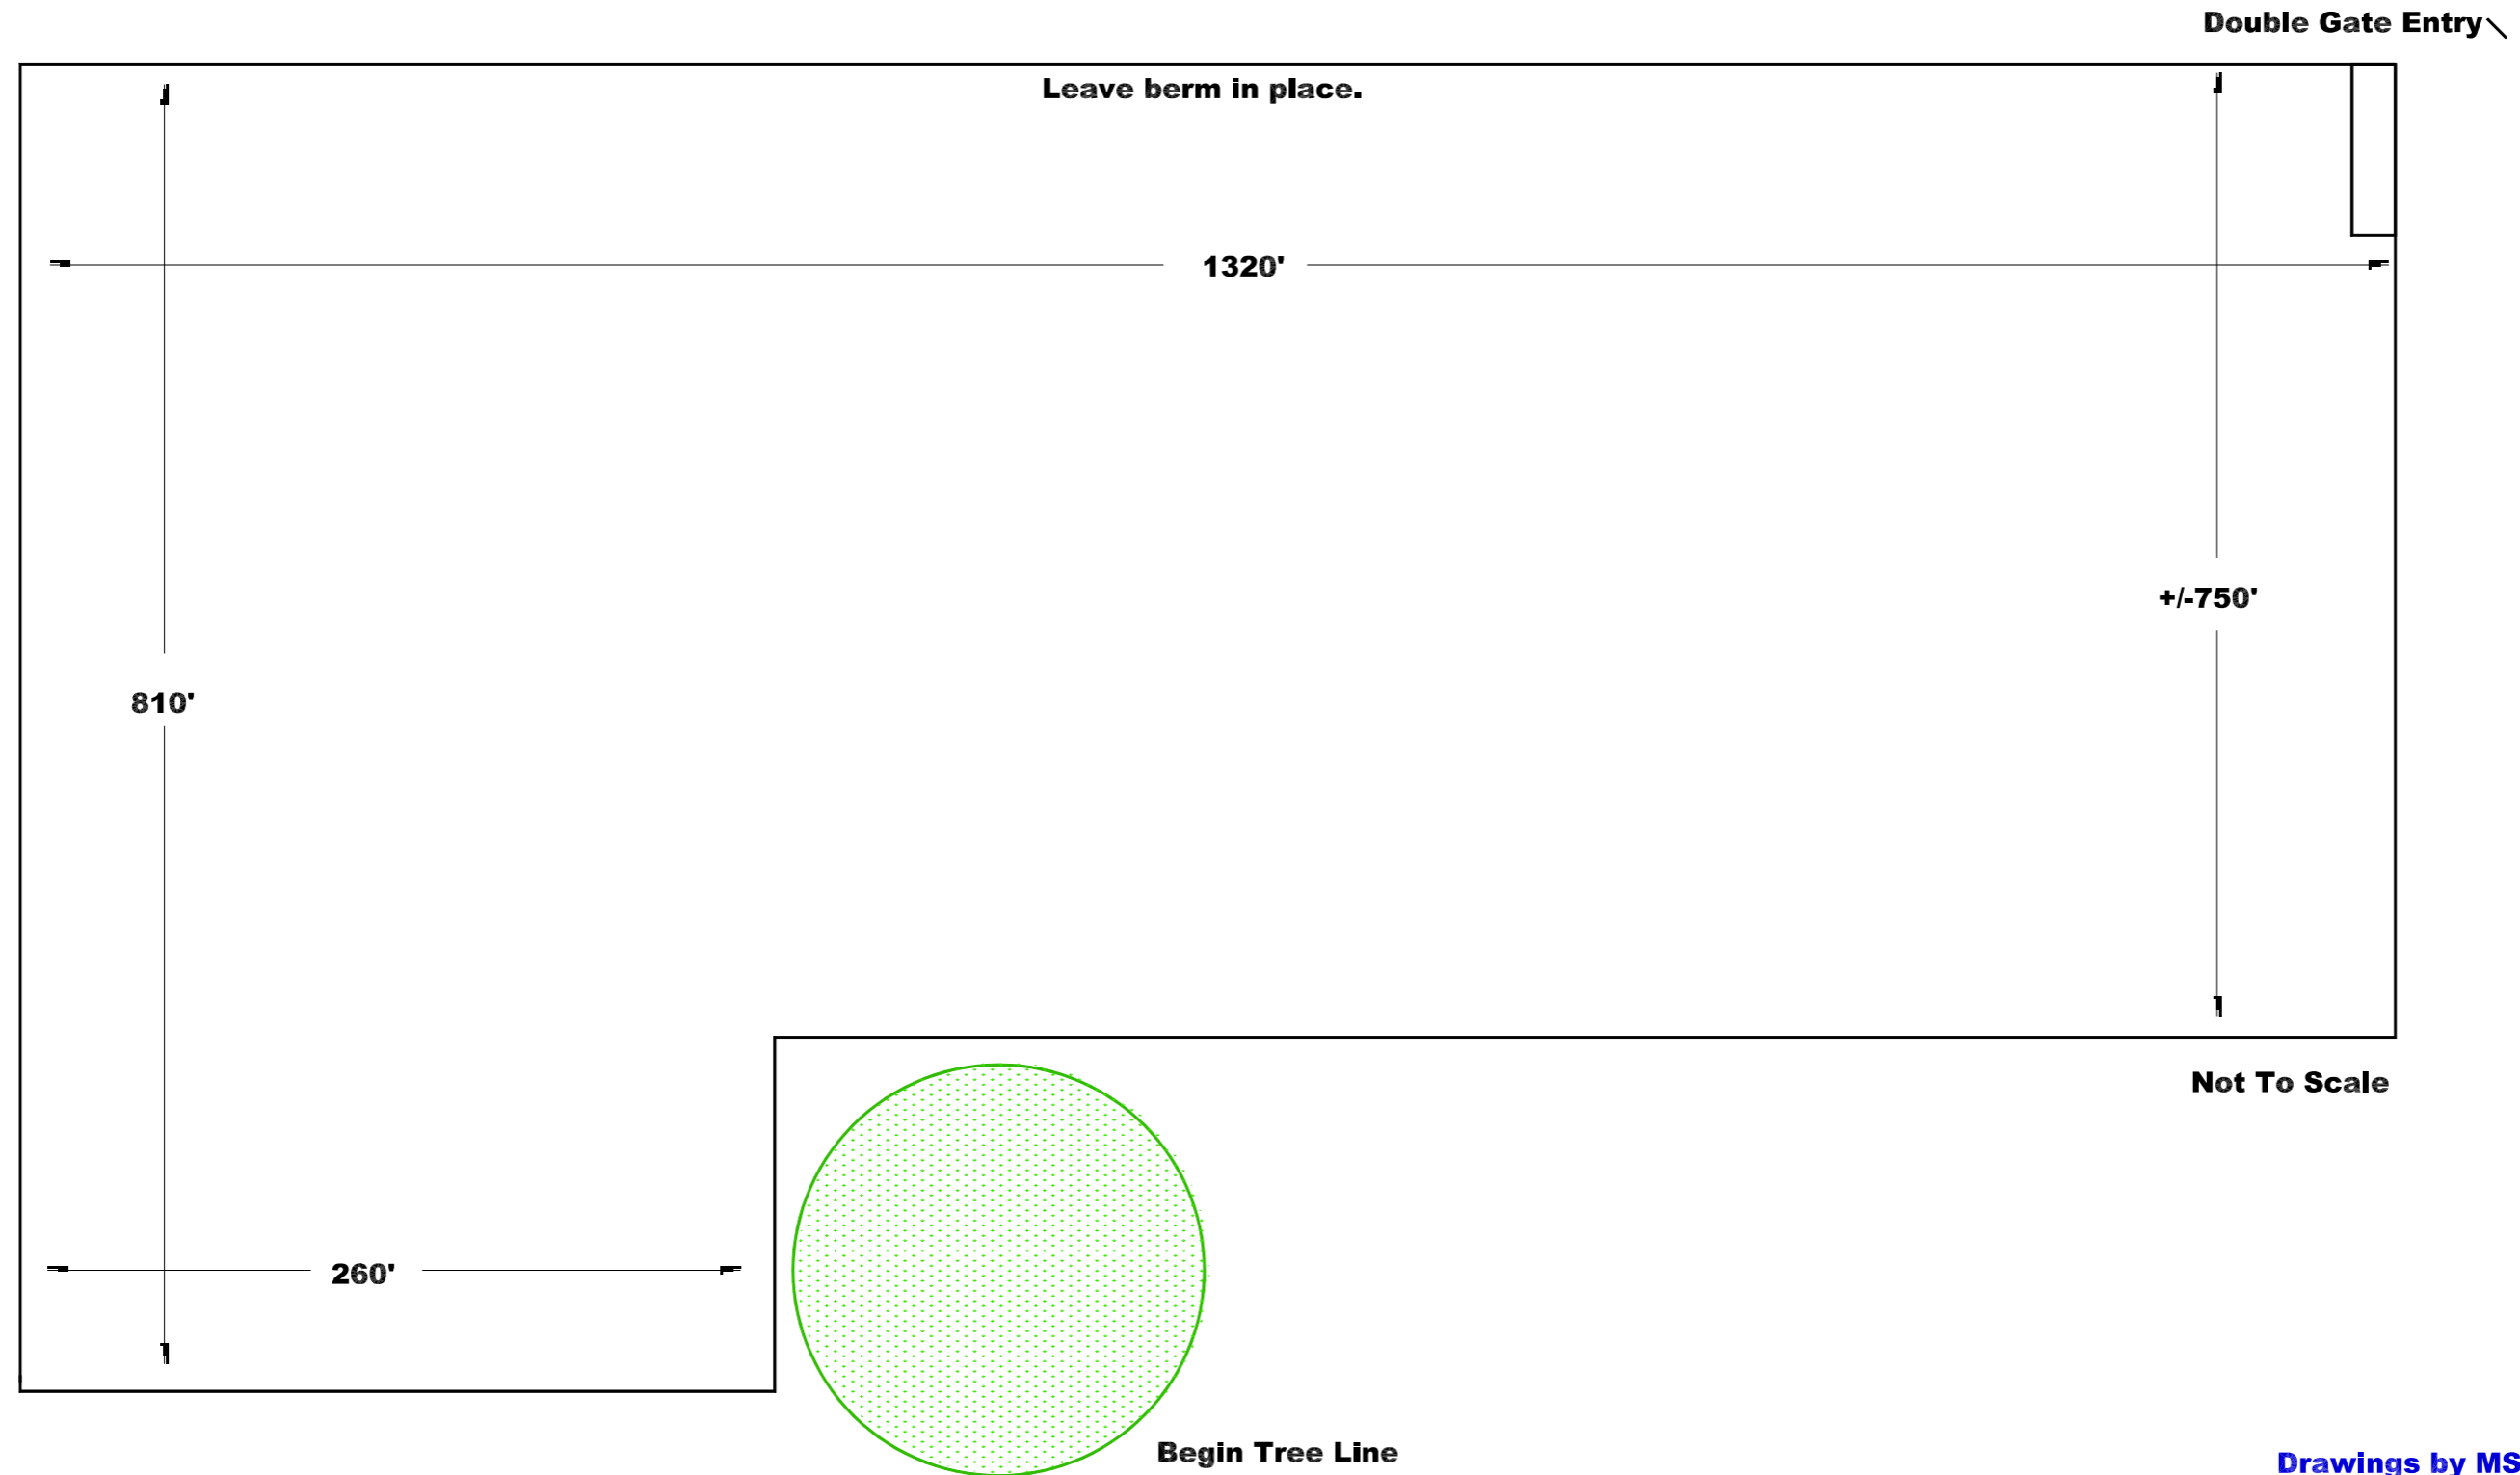

# Phase 1 Grading Plan

**Peaceful Valley Donkey Rescue  
Castration Station  
Russell, Oklahoma**

**Sheet 3  
Title  
Grading Plan**

**Drawings by MSM**