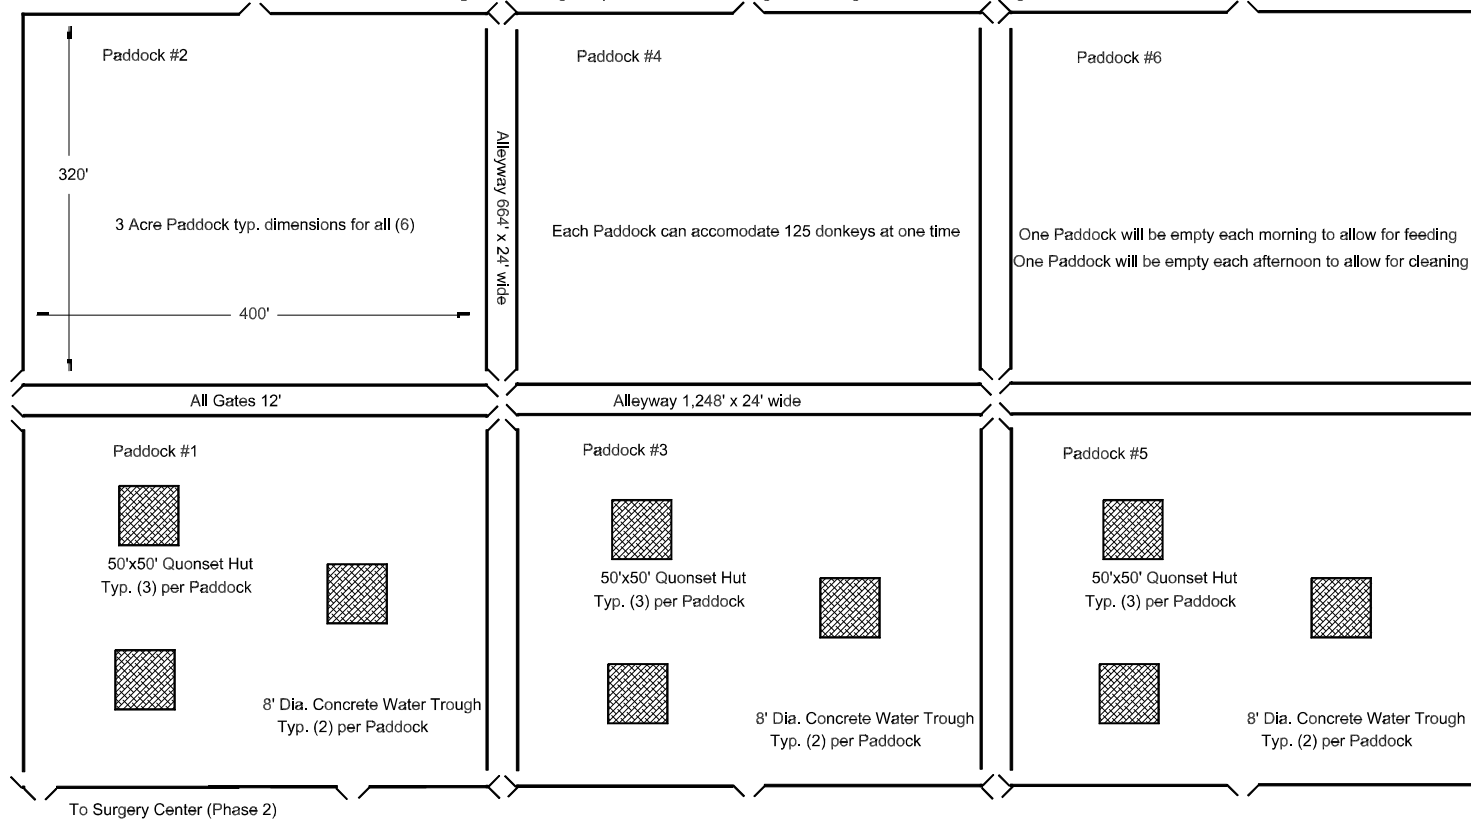

Phase 1 Paddock Construction

Straight run fencing comprised of 5-Rail 20' lengths of Rising Star continuous fencing

**Peaceful Valley Donkey Rescue
Castration Station
Russell, Oklahoma**

**Sheet 1
Title
Paddock Layout**